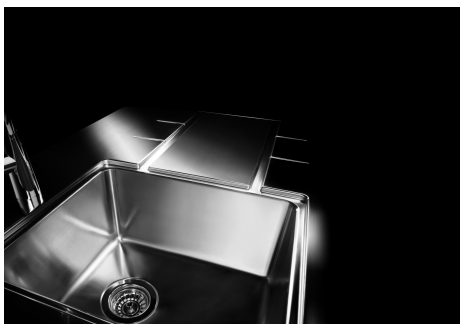

Sink S4000

Bowl on the left

Kitchen Sinks

Code: 4315 052

DETAILS

Edge/Installation Type	Flush-mount Top-mount
Finish	Foster brushed
Material	AISI 304 stainless steel
Texture	Foster brushed
Base	80 cm
Dimensions	1173x513 mm
Standard fittings	Fixing hooks, gasket, drain, overflow and siphon, boxed packing
Mixer holes	1 standard hole
Built-in hole	View technical data sheet

Deep bowls This bowls reach an important depth, over 20 cm, thanks to the advanced production technology, that can be offer great capiciency and practicity in all the washing operations.

High thickness 1mm thick steel. A significant thickness, which guarantees the maximum sturdiness and durability.

Perimetral overflow The overflow is always a security on the Foster sinks that prevents the overflow of water in case of oversights. The perimeter drain solution improves aesthetics thanks to its square and essential shape.

Small radius Bowls with squared shapes with a modern design and an increased capacity, for a minimal aesthetics connected with an extreme practicity.

TECHNICAL DATA

Lavello S4000 cod. 4315/05*

FT

FTS

GALLERY