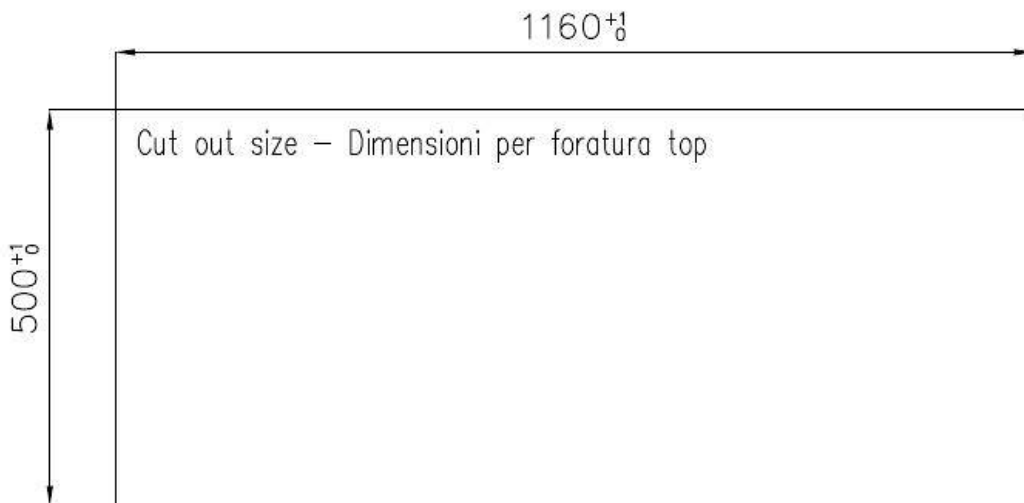

Drainer Yes

Width 117 cm

Bowl dimension 340x400mm

Number of bowls 2 bowls

Waste fitting 3,5" drain

FEATURES

Basket 3,5" waste fitting The drain is equipped with a large 3.5" drain, with the practical basket cap that prevents the discharge of solid parts.

Small radius Bowls with squared shapes with a modern design and an increased capacity, for a minimal aesthetics connected with an extreme practicity.

TECHNICAL DATA

Lavello S4000 cod. 4315/05*

FT

FTS

GALLERY