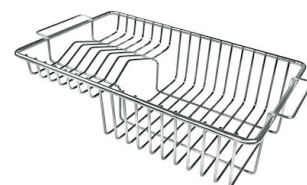

Small radius Bowls with squared shapes with a modern design and an increased capacity, for a minimal aesthetics connected with an extreme practicity.

TECHNICAL DATA

Lavello S4000 cod. 4315/05*

FT

FTS

GALLERY

OPTIONAL ACCESSORIES

Glass chopping board
8631 300

HPDE Chopping board
8657 001

HPDE Twin chopping board
8644 101

Stainless steel basket
8611 000

Stainless steel plate rack
8100 303
* only in combination with the accessory
8644 101

Stainless steel plate rack
8100 201

White bowl
8153 100

**Graters kit with ring-holder and
food collection tray**
8159 101
* only in combination with the accessory
8644 101

Stainless steel perforated tray
8151 000
* only in combination with the accessory
8644 101