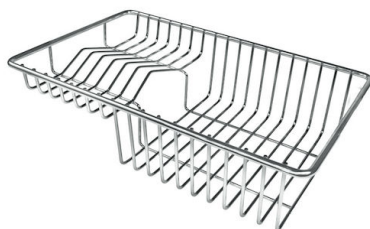

Small radius Bowls with squared shapes with a modern design and an increased capacity, for a minimal aesthetics connected with an extreme practicity.

TECHNICAL DATA

Lavello S4000 cod. 4315/05*

FT

FTS

GALLERY

OPTIONAL ACCESSORIES

Glass chopping board
8631 300

HPDE Chopping board
8657 001

HPDE Twin chopping board
8644 101

Stainless steel basket
8611 000

Stainless steel plate rack
8100 303
* only in combination with the accessory
8644 101

Stainless steel plate rack
8100 201

White bowl
8153 100

**Graters kit with ring-holder and
food collection tray**
8159 101
* only in combination with the accessory
8644 101

Stainless steel perforated tray
8151 000
* only in combination with the accessory
8644 101