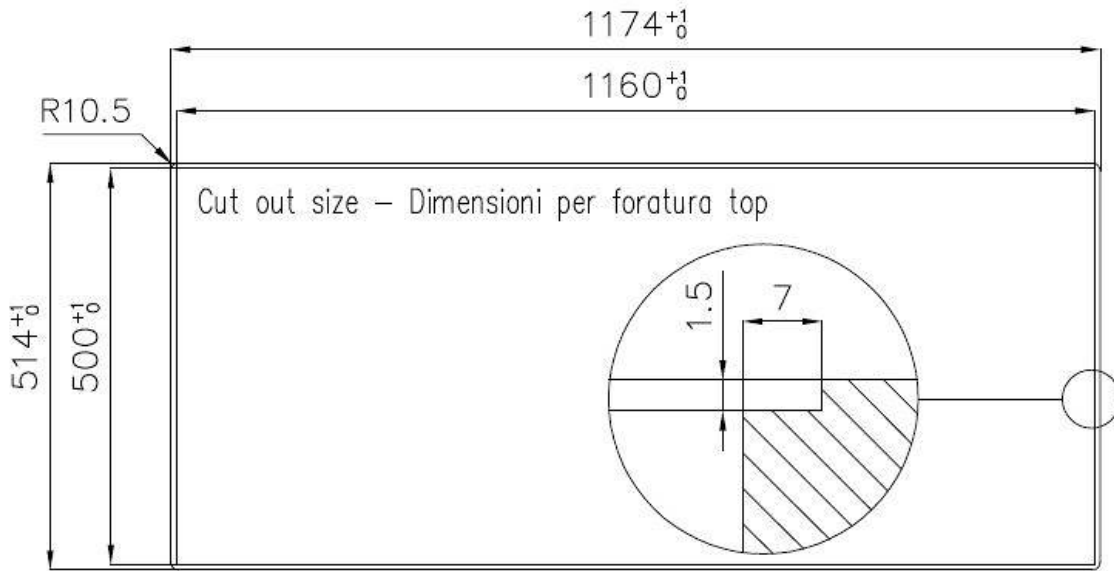

Sink S4000

Bowl on the left

Kitchen Sinks

Code: 4315 052

DETAILS

Edge/Installation Type	Flush-mount Top-mount
Finish	Foster brushed
Material	AISI 304 stainless steel
Texture	Foster brushed
Base	80 cm
Dimensions	1173x513 mm
Standard fittings	Fixing hooks, gasket, drain, overflow and siphon, boxed packing
Mixer holes	1 standard hole
Built-in hole	View technical data sheet

Drainer Yes

Width 117 cm

Bowl dimension 340x400mm

Number of bowls 2 bowls

Waste fitting 3,5" drain

FEATURES

Basket 3,5" waste fitting The drain is equipped with a large 3.5" drain, with the practical basket cap that prevents the discharge of solid parts.

Deep bowls This bowls reach an important depth, over 20 cm, thanks to the advanced production technology, that can be offer great capiciency and practicity in all the washing operations.

High thickness 1mm thick steel. A significant thickness, which guarantees the maximum sturdiness and durability.

Small radius Bowls with squared shapes with a modern design and an increased capacity, for a minimal aesthetics connected with an extreme practicity.

TECHNICAL DATA

Lavello S4000 cod. 4315/05*

FT

FTS

GALLERY